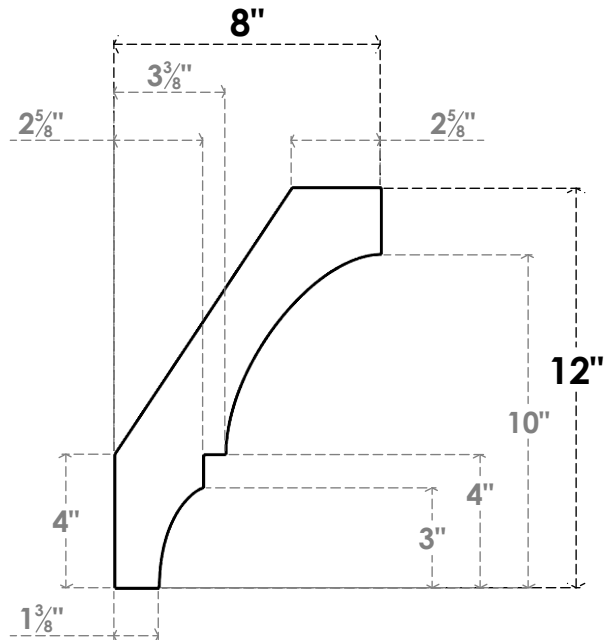

ITEM NUMBER: BRCPC035X08000X12000BOA

3 1/2"W X 8"D X 12"H BALBOA ARCHITECTURAL GRADE PVC CLOSED KNEE BRACE

SIDE PROFILE

FRONT PROFILE

ISOMETRIC

EKENA MILLWORK
2300 WEST MAIN ST.
CLARKSVILLE, TX 75426
TOLL FREE: 866-607-0453
WWW.EKENAMILLWORK.COM