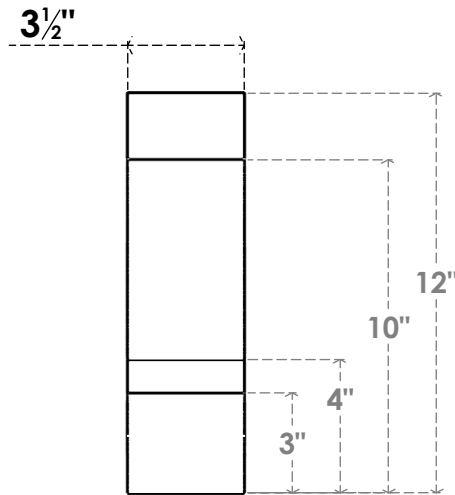

ITEM NUMBER: BRCPC035X08000X12000BOA

3 1/2"W X 8"D X 12"H BALBOA ARCHITECTURAL GRADE PVC CLOSED KNEE BRACE

SIDE PROFILE

FRONT PROFILE

ISOMETRIC

EKENA MILLWORK
2300 WEST MAIN ST.
CLARKSVILLE, TX 75426
TOLL FREE: 866-607-0453
WWW.EKENAMILLWORK.COM